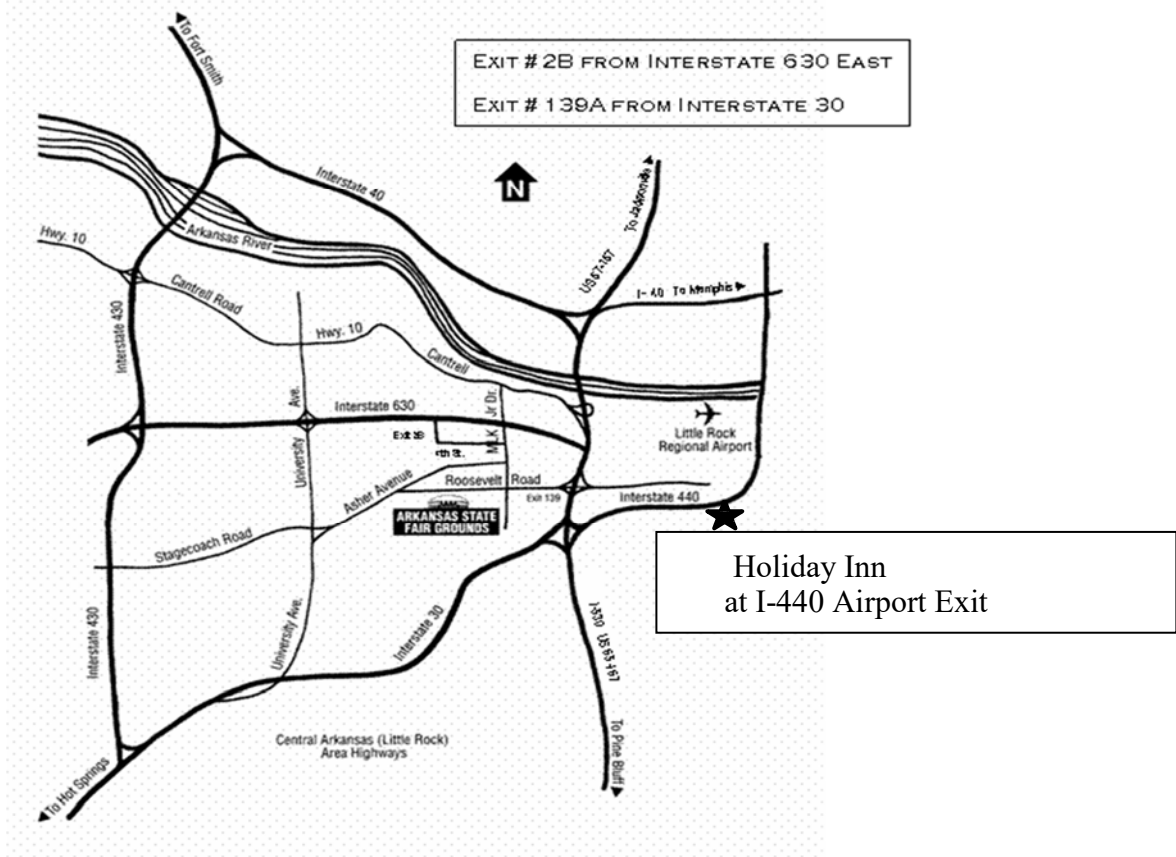

Access to Gate 11 from Roosevelt Road:

South on Schiller Street, along the East fence of the fairgrounds, to the end at Gate 11 on your right. Security staff will assist with directions to appropriate buildings and parking instruction.